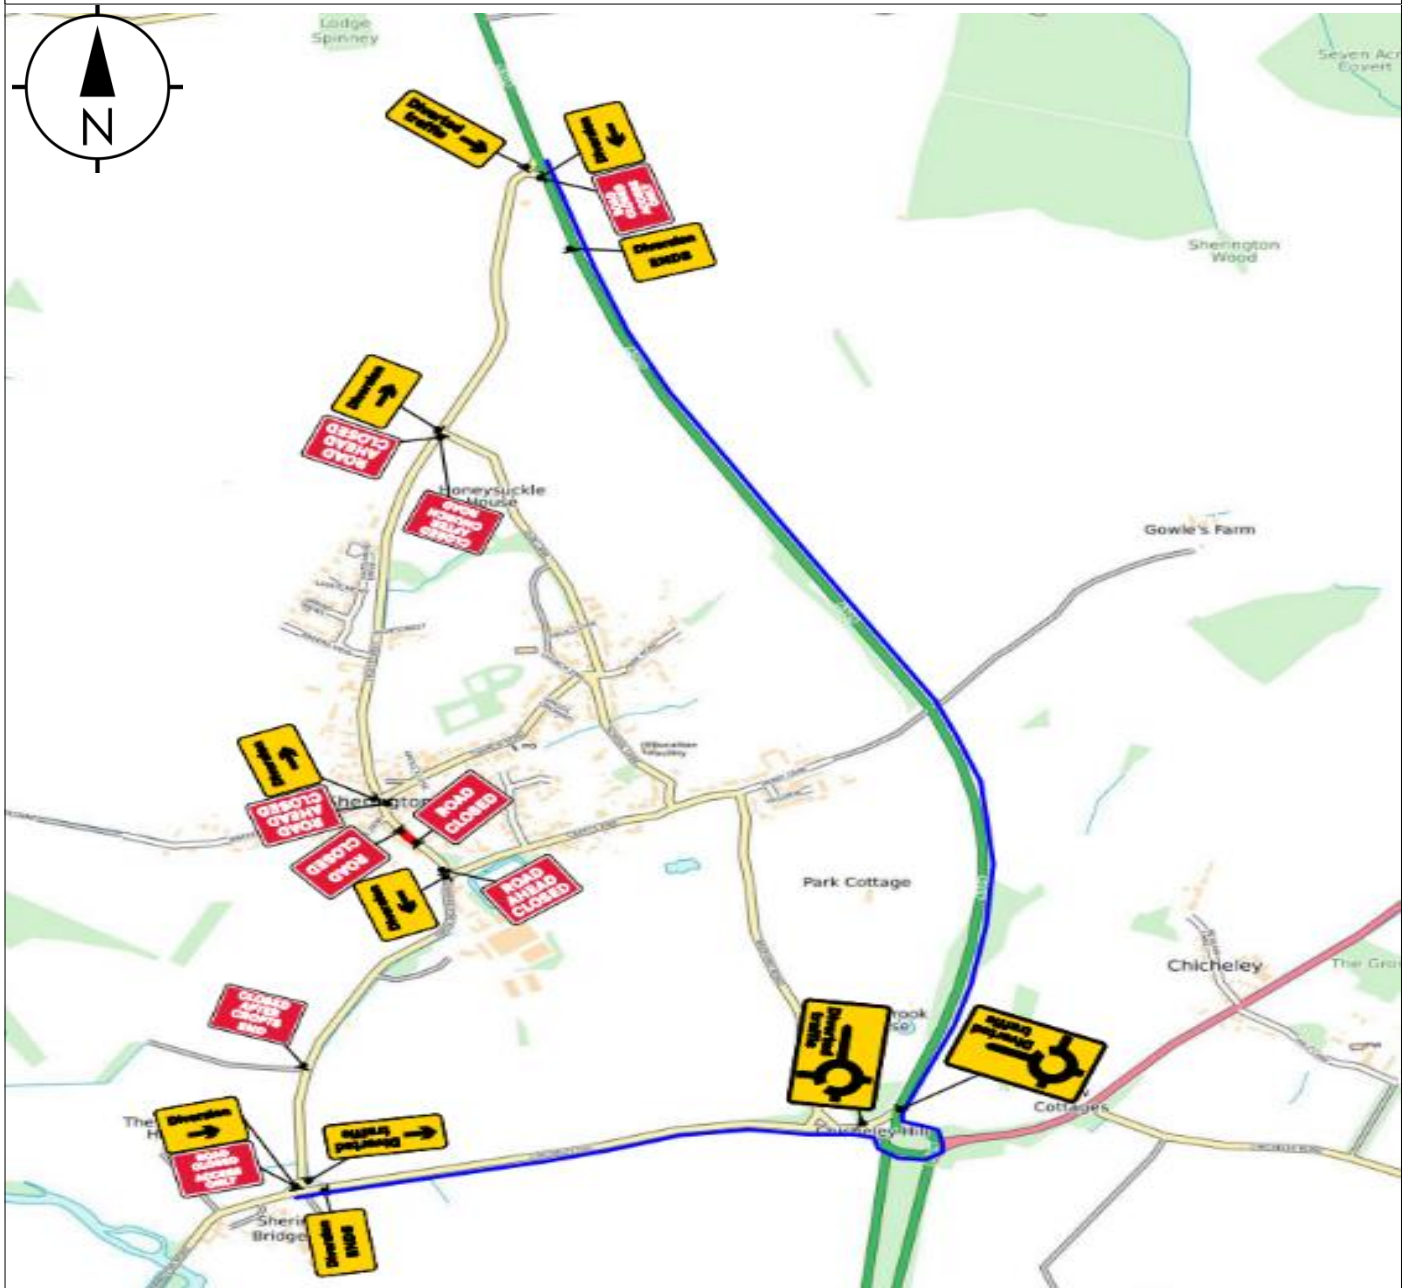

MAP FOR ORDER

--- Alternative Route for vehicles

— Length of road to be closed

Map referred to in Milton Keynes City Council (Various Roads in Wavendon, Sherrington, Central Milton Keynes and Wolverton) (Temporary Closure) Order 2024

High Street Sherrington

This map is not to scale

The common seal of Milton Keynes City Council was hereunto affixed in the presence of: