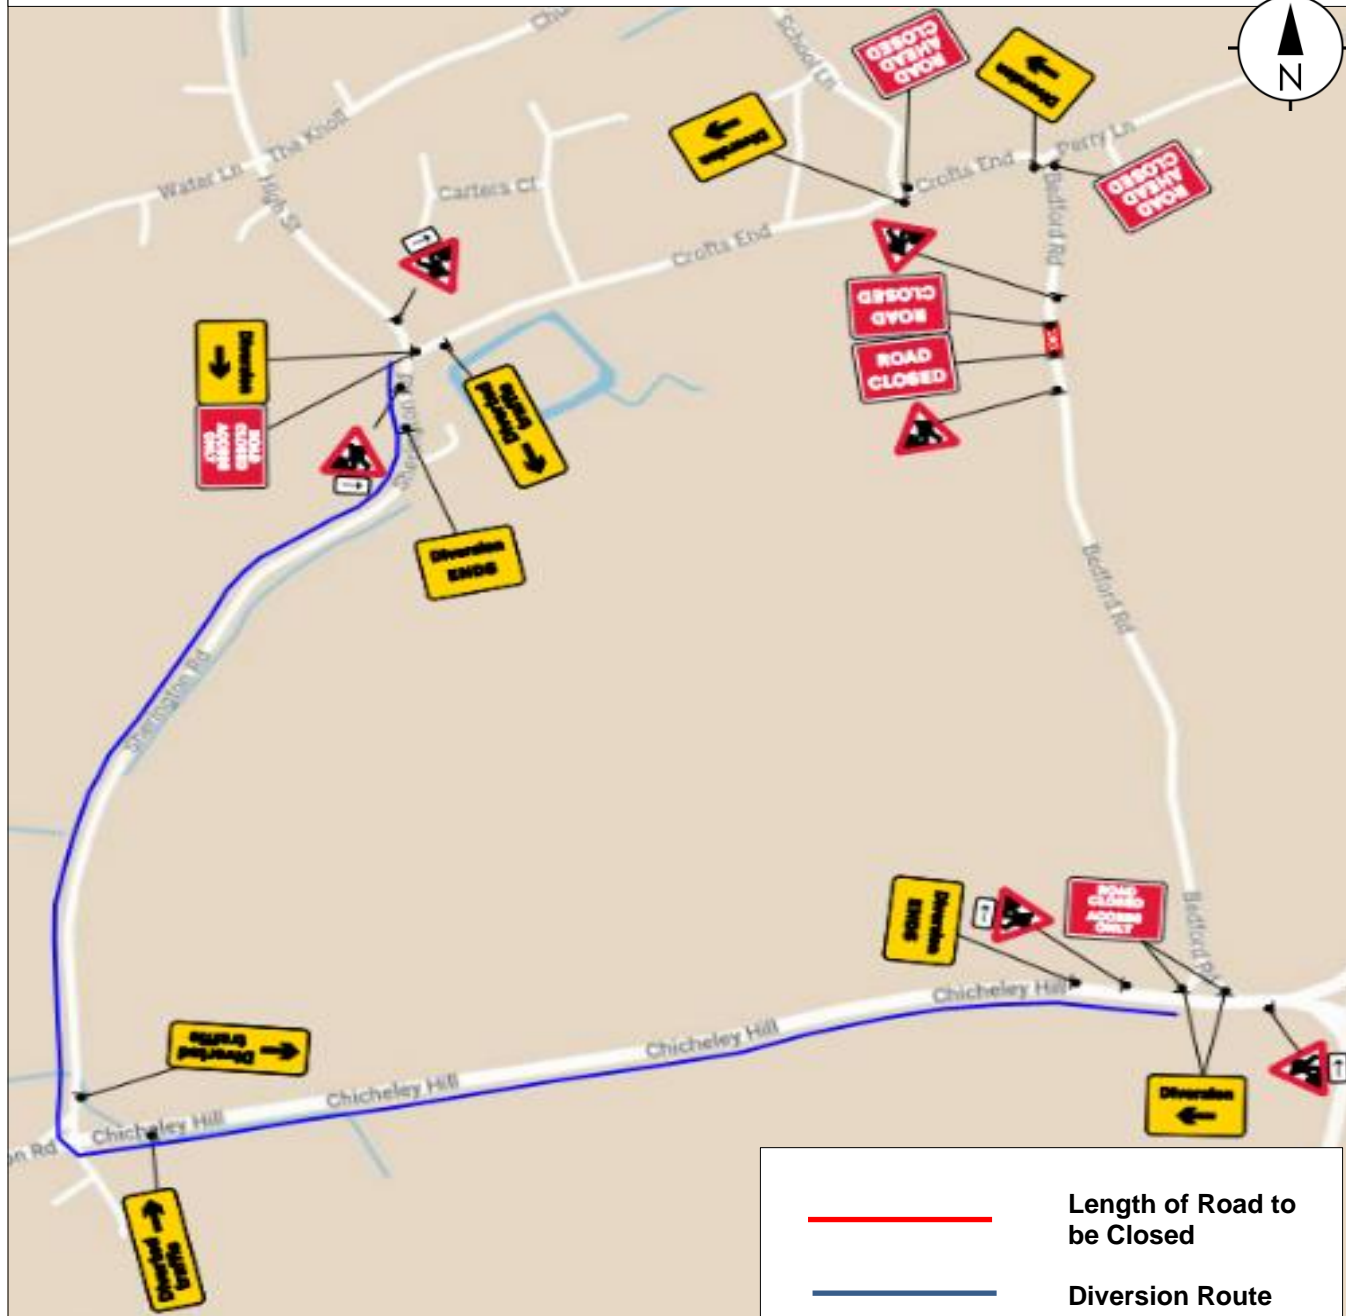

MAP FOR ORDER

Map referred to in Milton Keynes City Council (Various Roads Sherinton, Woburn Sands, Bletchley, Astwood and Castlethorpe) (Temporary Closure) Order 2023.

Bedford Road, Sherinton

This map is not to scale